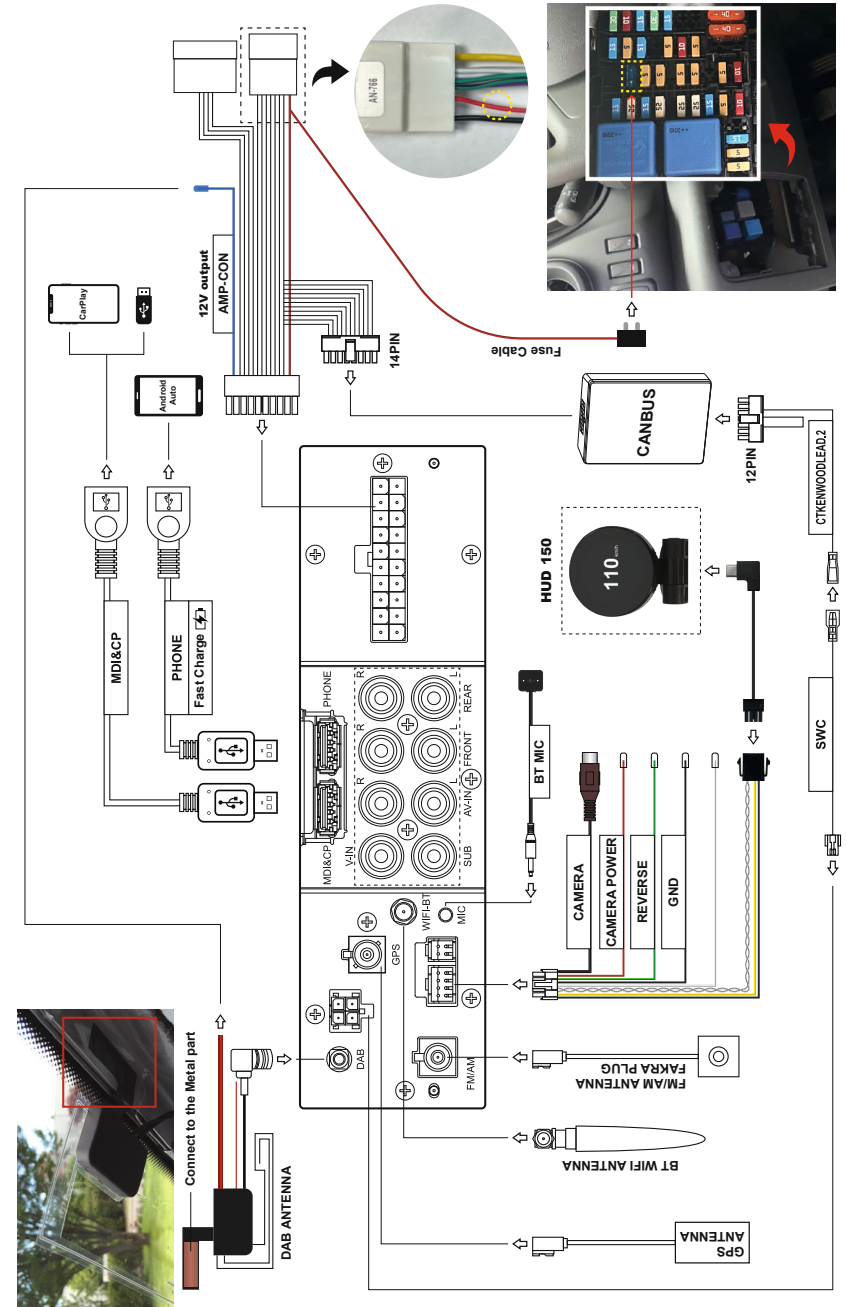

Quick Manual

Installation Video Guide

Follow our YouTube channel for installation videos for some vehicles.

Youtube channel : Dynavin Europe

See the wiring diagram below for all accessory and wiring harness connections. Please note the wiring and installation instructions for the DAB antenna.

Renault Traffic Wiring Diagram

Navigation Map File

Due to the storage space limitation, not all of the map files are installed in the Premium Flex system.

Please configure the map file in the Map Updates menu.
For the latest map file, please download it from flex.dynavin.com